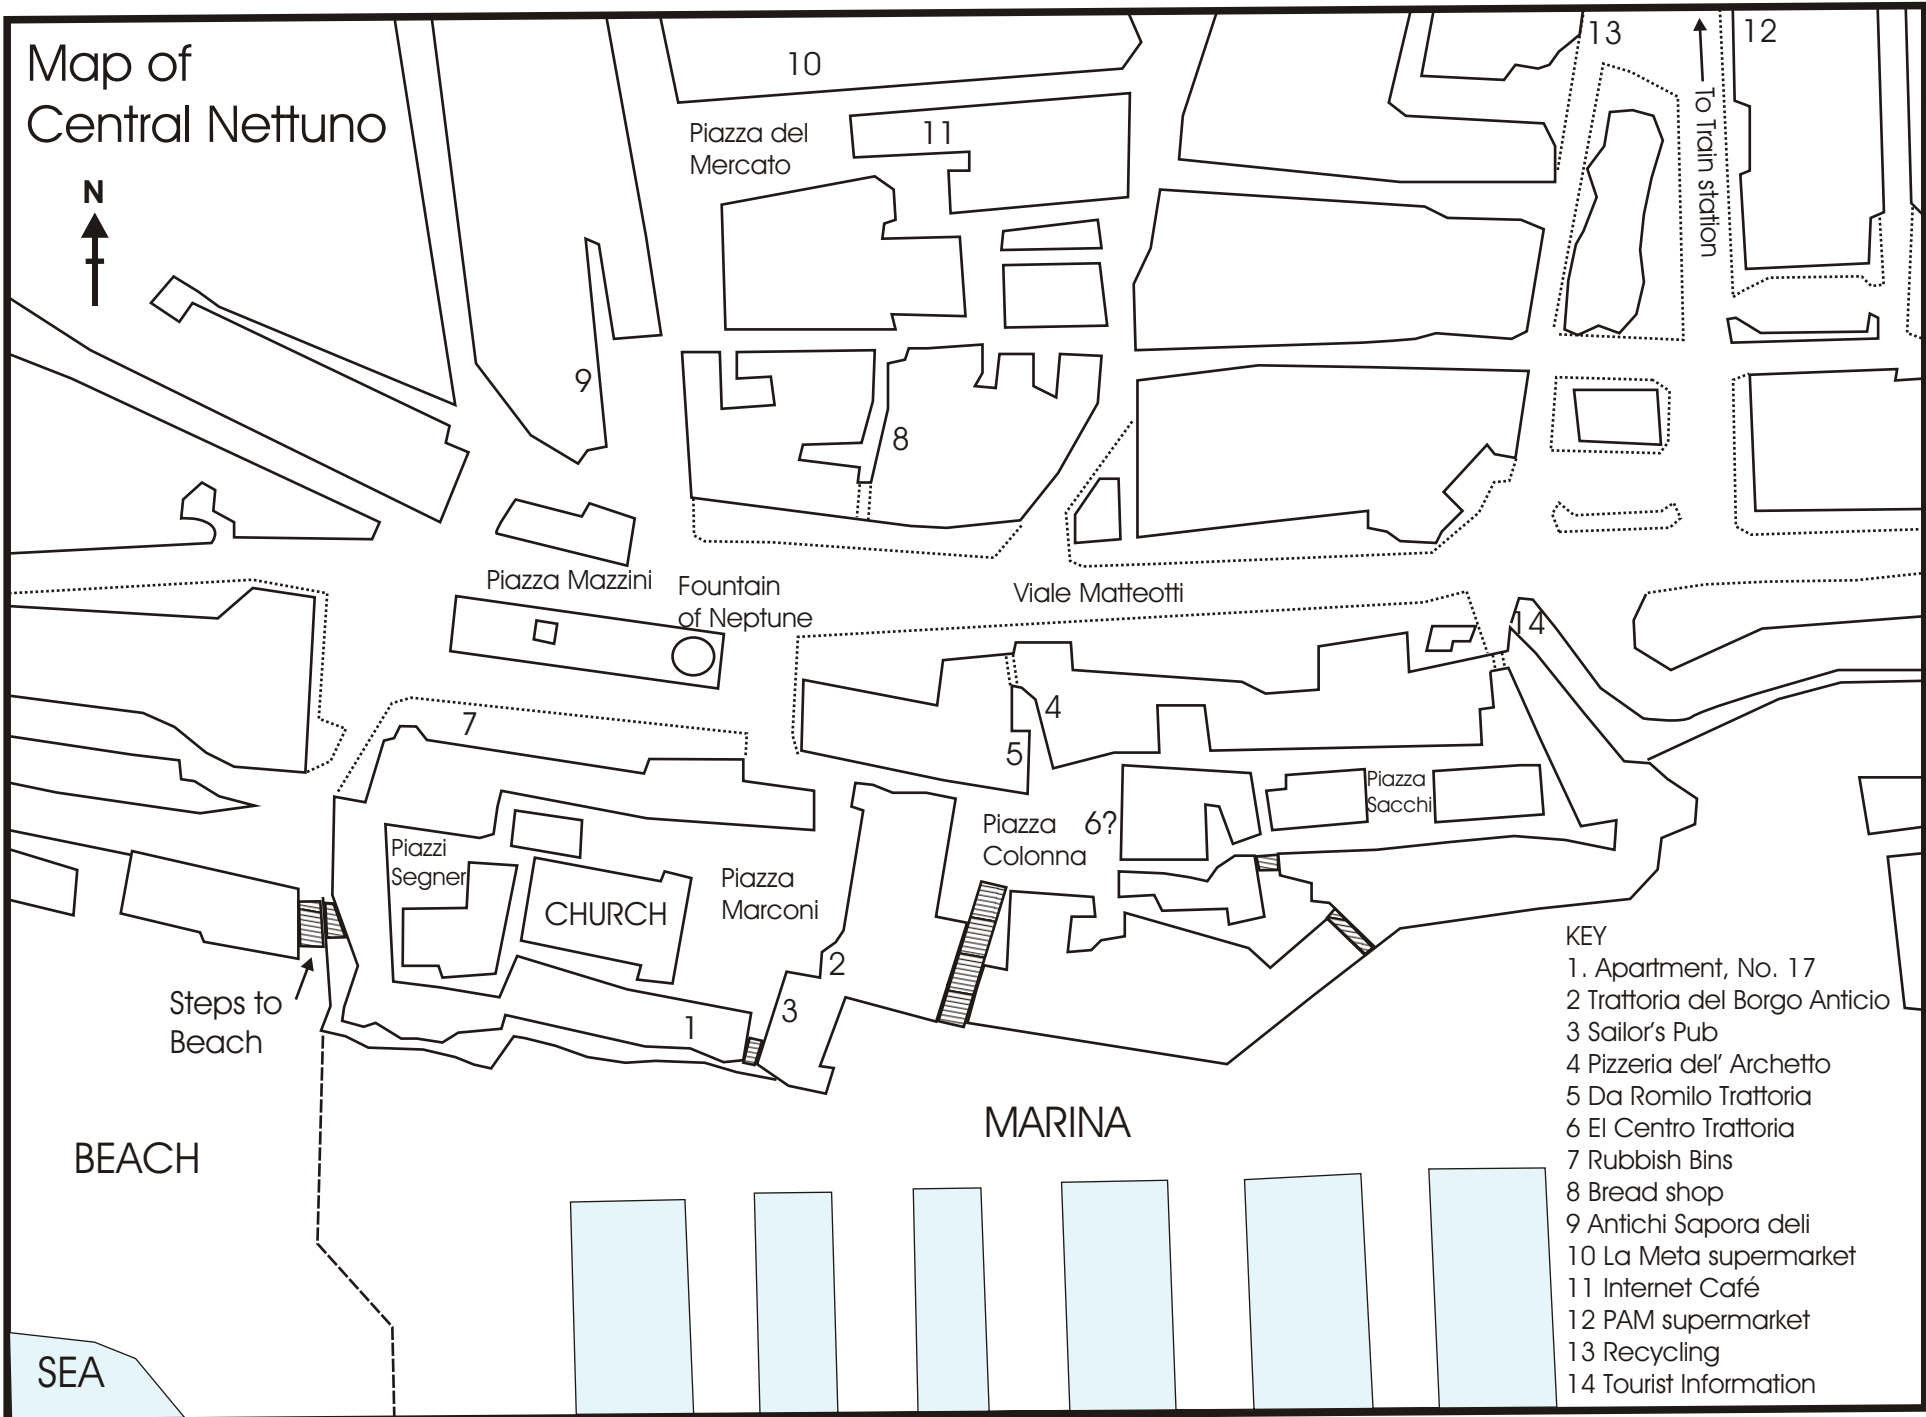

Map of Central Nettuno

↑
To Train station

- KEY
- 1. Apartment, No. 17
 - 2 Trattoria del Borgo Anticio
 - 3 Sailor's Pub
 - 4 Pizzeria del' Archetto
 - 5 Da Romilo Trattoria
 - 6 El Centro Trattoria
 - 7 Rubbish Bins
 - 8 Bread shop
 - 9 Antichi Sapora deli
 - 10 La Meta supermarket
 - 11 Internet Café
 - 12 PAM supermarket
 - 13 Recycling
 - 14 Tourist Information

BEACH

MARINA

SEA